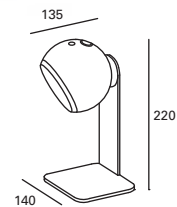

* Cable USB tipo C de 1,2 metros incluido.
1.2 metres USB C-type cable included.
Câble USB type C de 1,2 mètre fourni.

PX-0529-NEG ●

W
TOTAL
1,5W

LED
1,5W
280 lm
3000°k

Included
100-240V
50-60Hz

Class III

8