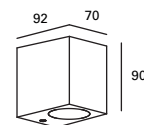

PX-0140-NEG ●

GU10
Max. 7W
L 55 mm -
Ø 50 mm

V/Hz
100-240V
50-60Hz

20

IP44

IK10

Sea Side Suitable

✓