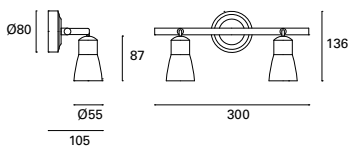

Safran

MAT Acero
Steel
Acier

Marrón
Brown
Brun

GU10 LED
Max. 7W
L 54 mm -
Ø 50 mm

V/Hz 100-240V
50-60Hz

Class I

24

350°

90°

V

2xGU10 LED
2xMax. 7W
L 54 mm -
Ø 50 mm

V/Hz 100-240V
50-60Hz

Class I

12

350°

90°

V

DE-0227-MAR ●

3xGU10 LED
3xMax. 7W
L 54 mm -
Ø 50 mm

V/Hz 100-240V
50-60Hz

Class I

12

350°

90°

V