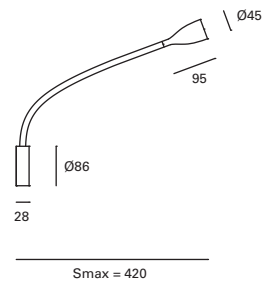

DE-0268-BLA ○

W
TOTAL
4,3W

LED
3,8W
450 lm
3000°K

Included
100-240V
50-60Hz

Class II

12