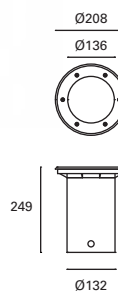

E-27
Max. 60W
L 150 mm -
Ø 115 mm
V/Hz 100-240V
50-60Hz
Class I
8
IP65
IP67
IK10
0,3 m
Included
✓