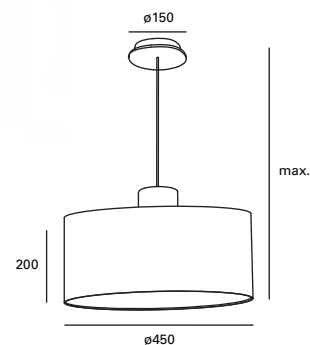

Lampa NEW

MAT Acero
Steel
Acier

DIF Textil
Textile
Textile

Madera
Wood
Bois

⚡
E-27
Max. 40W
L 180 mm

V/Hz
100-240V
50-60Hz

⚡
Class I

📦
1

*
Madera natural.
Natural wood.
Bois naturel.

⚡
E-27
Max. 40W
L 180 mm

V/Hz
100-240V
50-60Hz

⚡
Class I

📦
6