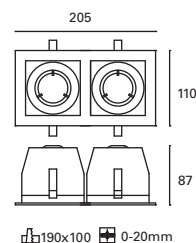

2xGU10 Max.50W L 55 mm - Ø 50 mm	2xGU5.3 2xMax.50W	Not included 12V AC / 50-60Hz	V/Hz 100-240V 50-60Hz	16	IP23	40°	40°			0,2 M	
Class II	Class III