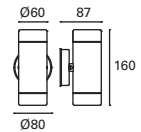

Ⓢ PX-0124-NEG ●

W TOTAL 3,2W	LED 2,4W 280 lm 3000°k	Included 100-240V 50-60Hz	Class II	20	IP54	Sea Side Suitable	IK08	95°