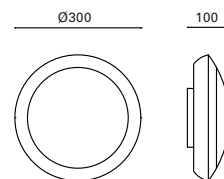

Ⓢ PX-0142-GRI ●
Ⓢ PX-0142-NEG ●

E27
Max. 11W
L 150 mm -
Ø 50 mm
V/Hz 100-240V
50-60Hz
Class II
12
IP65
Sea Side Suitable
IK10
✓