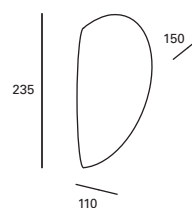

DE-0001-BLA ○

E-27
Max. 100W
Ø 70 mm

V/Hz
100-240V
50-60Hz

Class I

6