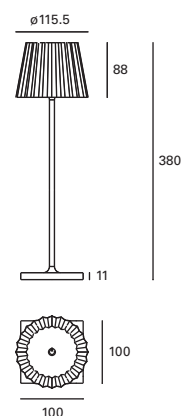

Night

MAT Aluminio Aluminium Aluminium

DIF Policarbonato Polycarbonate Polycarbonate

Blanco White Blanc

DE-0474-BLA ○
 N DE-0474-NEG ●

W TOTAL 6,5W
LED 1,3W 280 lm 3000°k
 Included 100-240V 50-60Hz
 Class II 6 IP54 IK10 ✓