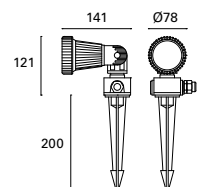

Resistente al agua a presión.
Apto para instalar en primera
línea de mar.

High pressure water resistant.
Suitable for installation close to
the sea.

Eau à haute pression résistant.
Convient pour les installations
en face de la mer.