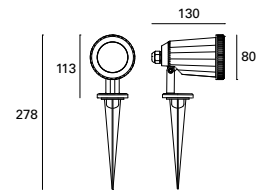

PX-0516-NEG ●

W TOTAL 4W	LED 4W 410 lm 2700°k 6000°k	Included 220-240V 50-60Hz	Class II	16	IP65	IK10	Sea Side Suitable	90°	Included	✓

Bluetooth icon, RGB* icon

* **WARM&COOL:** Permite ajustar la intensidad y la temperatura de color de la luz desde blanco cálido hasta blanco frío. Allows you to adjust the light intensity and colour temperature, from warm white to cool white. Permet de régler l'intensité et la température de couleur de la lumière, du blanc chaud au blanc froid

Tidian

MAT Polycarbonato + ABS
Polycarbonate + ABS
Polycarbonate + ABS

DIF Polycarbonato
Polycarbonate
Polycarbonate

Negro
Black
Noir