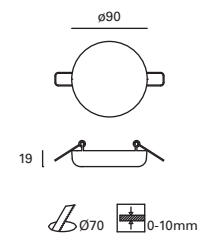

TC-0503 / TC-0504

W TOTAL 17,4W	LED 16,2W 2000 lm 3000°k	Included	V/Hz 100-240V 50-60Hz	Class II	40	IP54	180°