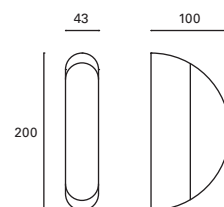

Noa

Aluminio
Aluminium
Aluminium

Polycarbonato
Polycarbonate
Polycarbonate

Blanco
White
Blanc

Gris
Grey
Gris

Ⓢ PX-0276-BLA ○

Ⓢ PX-0276-GRI ●

W
TOTAL
6,3W

LED
5W
480 lm
3000°K

Included
100-240V
50-60Hz

Class I

12

IP44

IK09

✓