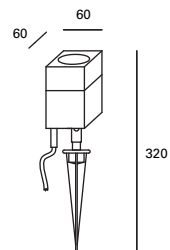

Icaro NEW

MAT Aluminio Aluminium Aluminium

DIF Cristal Glass Verre

Gris Grey Gris

PX-0150-GRI ●

	V/Hz 100-240V 50-60Hz							
GU10 Max.50W L 00 mm - Ø 00 mm		Class I	8	IP44	90°	2,5 m	Included	✓

Efecto de la luz fácilmente ajustable.
Easily adjustable light effect
Effet de lumière facilement ajustable.