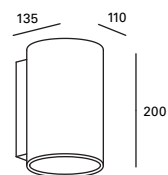

Rem NEW

MAT Cemento
Cement
Ciment

DIF Cristal
Glass
Verre

Cemento
Cement
Ciment

*
Acabado 100% cemento.
100% cement finish.
Finition 100 % ciment.

PX-0163-CEM

V/Hz
2xGU10 100-240V Class I 4 IP44
2xMax.7W 50-60Hz
L 54 mm -
Ø 50 mm

*

Se puede utilizar como doble emisión (poniendo 2 bombillas) o como mono emisión (poniendo sólo una bombilla).

Can be used for dual emission (inserting two light bulbs) or single emission (using only one light bulb).

Peut être utilisé en double émission (en installant 2 ampoules) ou en mono-émission (en installant une seule ampoule).

PX-0164-CEM

V/Hz
2xGU10 100-240V Class I 4 IP44
2xMax.7W 50-60Hz
L 54 mm -
Ø 50 mm