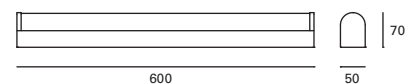

Apto para baños

Suitable for bathrooms

Convient pour salles de bains.

W
TOTAL
13,3W

LED
11,5W
1365 lm
3000°K

Included
100-240V
50-60Hz

Class II

12

IP44

✓