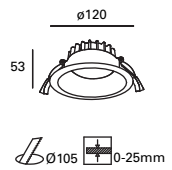

TC-0004-BLA ☐ 3000°k
TC-0005-BLA ☐ 4000°k

W TOTAL 20,3W **LED** 17,8W 2135 lm
Included 100-240V 50-60Hz
Class II 20 IP54 96°