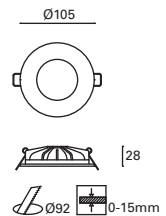

TC-0512-BLA ○

W TOTAL 12W **LED** 8,5W 1050 lm
3000°k 6000°k
Wi-Fi
Included 220-240V 50-60Hz
Class II 20 IP23 90°