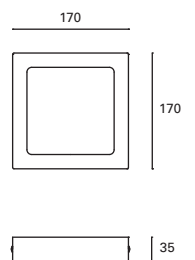

TC-0166-BLA ☐ 3000°k
TC-0167-BLA ☐ 4000°k

W
TOTAL
12,2W

LED
10W
1150 lm

Included
100-240V
50-60Hz

Class II

20

114°

TC-0166 / TC-0167