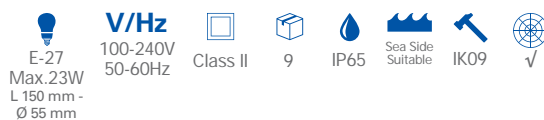

Resistente al agua a presión.
Apto para instalar en primera línea
de mar.

High pressure water resistant.
Suitable for installation close
to the sea.

Eau à haute pression résistant.
Convient pour les installations
en face de la mer.

PX-0352-BLA ○
PX-0352-GRI ●
PX-0352-NEG ●