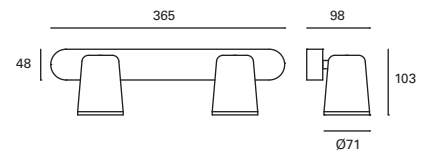

DE-0438-BLA ○

W TOTAL 15,3W
LED 14,1W
2430 lm
3000°K

Included 100-240V
50-60Hz

Class I

12

355°

90°

✓