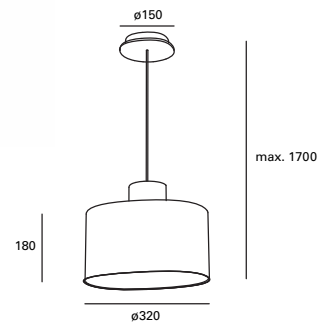

Madera
Wood
Bois

DE-0007-MAD ●

⚡
E-27
Max. 40W
L 180 mm

V/Hz
100-240V
50-60Hz

⚡
Class I

📦
1

*
Madera natural.
Natural wood.
Bois naturel.

DE-0008-MAD ●