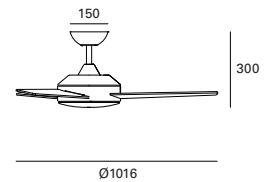

VE-0004-BLA ○

AIRFLOW 3776 CFM 3 1 1 1 V/Hz 220-240V 50-60Hz Class I ✓

	1	2	3
RPM	85	145	225
W	6	16	43