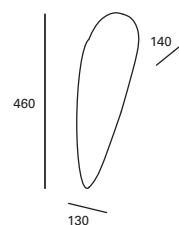

Glass NEW

MAT Acero
Steel
Acier

DIF Cristal
Glass
Verre

Blanco
White
Blanc

E-27
Max. 60W
Ø 70 mm

V/Hz
100-240V
50-60Hz

Class I

6

DE-0001-BLA ○

E-27
Max. 100W
Ø 70 mm

V/Hz
100-240V
50-60Hz

Class I

6