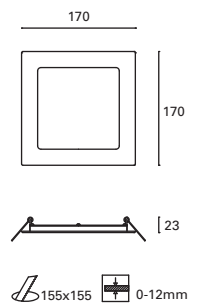

Diseño ultra fino.
Ultra-thin design.
Design ultra-fin.

- S **TC-0154-BLA** 3000°k
- TC-0154-GRI** 3000°k
- TC-0155-BLA** 4000°k

W
TOTAL
12,2W
LED
10W
1150 lm

Included 100-240V 50-60Hz

TC-0154 / TC-0155

- S **TC-0156-BLA** 3000°k
- TC-0156-GRI** 3000°k
- TC-0157-BLA** 4000°k