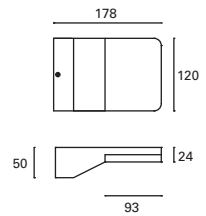

PX-0254-NEG ●

W
TOTAL
8,5W

LED
7,6W
1000 lm
3000°K

Included
100-240V
50-60Hz

Class I

10

IP44

IK10

✓