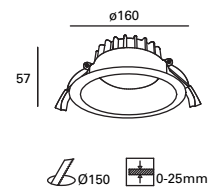

TC-0006-BLA ☐ 3000°k
TC-0007-BLA ☐ 4000°k

W TOTAL 29,5W **LED** 27,5W 3300 lm
Included 100-240V 50-60Hz
Class II 20 IP54 100°