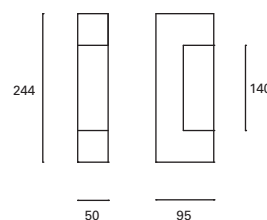

W TOTAL 6,6W
LED 5,3W
500 lm
4000°K

Included 100-240V 50-60Hz

Class I 10 IP44 IK05 ✓

*
Incluye sensor de nocturnidad y movimiento. La duración del encendido puede ir de 10 segundos a 4 minutos. La sensibilidad también es ajustable, de 10 lux a 3000 lux. Detecta movimiento de 6m a 12m en un ángulo de 120 grados.

It includes twilight and motion sensor. Ignition duration is from 10 seconds to 4 minutes. It's also possible to adjust the sensibility, from 10 lux to 3000 lux. It detects movement from 6m to 12m and the detection angle is 120 degrees.

Le crépuscule et le capteur de mouvement sont inclus. La duration d'allumage est de 10 secondes à 4 minutes. Il est aussi possible d'ajuster la sensibilité, de 10 lux jusqu'à 3000 lux. Le mouvement peut se détecter de 6m jusqu'à 12m et l'angle de détection est de 120 degrés.