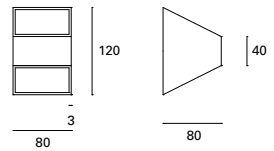

DE-0229-BLA ○

W
TOTAL
5,8W

LED
4,6W
420 lm
3000°K

Included
100-240V
50-60Hz

Class I

20

√