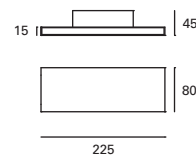

DE-0509-NEG ●

W
TOTAL
7,8W

LED
6,4W
860 lm
3000°K

Included
220-240V
50-60Hz

Class II

10