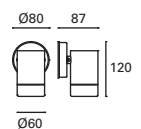

Ⓢ PX-0125-NEG ●

W TOTAL 2,4W	LED 1,8W 160 lm 3000°k	Included 100-240V 50-60Hz	Class II	16	IP54	Sea Side Suitable	IK08	95°