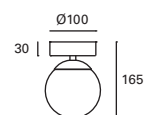

W
TOTAL
7,1W

LED
5,7W
650 lm
3000°k

Included
100-240V
50-60Hz

Class II

12

IP44

✓

Apto para baños
Suitable for bathrooms
Convient pour salles de bains.