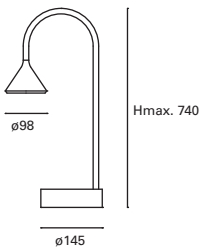

Ding

Aluminio
Aluminium
Aluminium

Polycarbonato
Polycarbonate
Polycarbonate

Blanco
White
Blanc

Negro
Black
Noir

DE-0271-BLA ○
DE-0271-NEG ●

W
TOTAL
6,6W

LED
4,8W
520 lm
3000°K

Included
100-240V
50-60Hz

Class II

6

360°

USB

✓