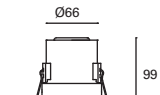

IP65 50
 Ø96

FIRE RATED

TC-0305-BLA ○

IP23 60° 50
 ø94

TC-0304-BLA ○

20° 25
 TC-0304-BLA
 Ø80

Jet NEW

MAT Aluminio
Aluminium
Aluminium