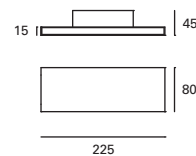

DE-0509-BLA ○

W
TOTAL
7,8W

LED
6,4W
860 lm
3000°K

Included
220-240V
50-60Hz

Class II

10