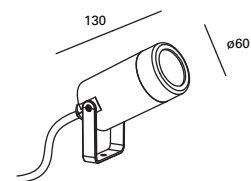

Jumbo NEW

MAT Policarbonato + ABS
Polycarbonate + ABS
Polycarbonate + ABS

DIF Policarbonato
Polycarbonate
Polycarbonate

Negro
Black
Noir

PX-0135-NEG ●

	V/Hz 100-240V 50-60Hz										
GU10 Max.7W L 55 mm - Ø 50 mm		Class II	20	IP65	IK10	Sea Side Suitable	90°	90°	0,3 m	Included	✓