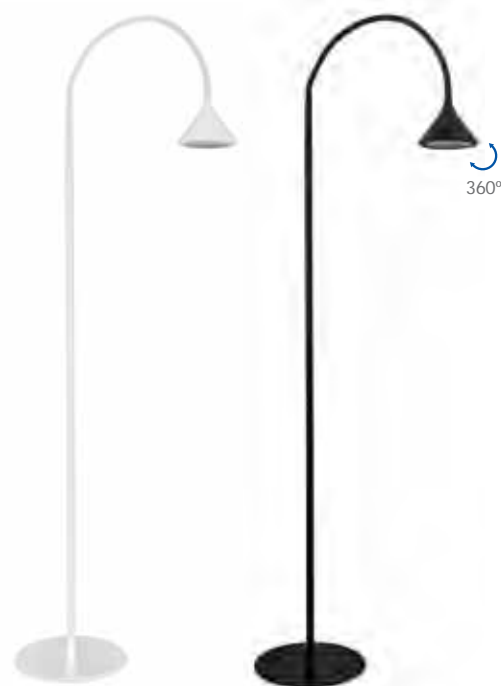

DE-0272-BLA ○
DE-0272-NEG ●

W
TOTAL
6,6W

LED
4,8W
520 lm
3000°K

Included
100-240V
50-60Hz

Class II

4

360°

✓