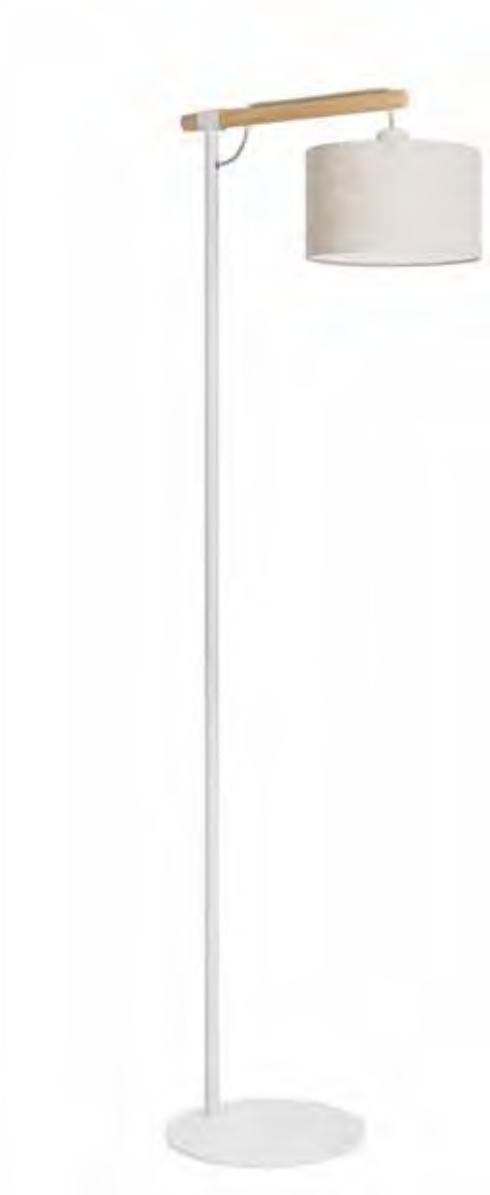

DE-0006-MAD ●

E-14
Max. 40W
L 180 mm

V/Hz
100-240V
50-60Hz

Clase II

4