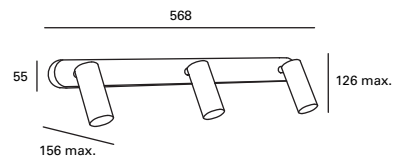

W
TOTAL
12,6W

LED
11,1W
1260 lm
3000°k

Included
200-240V
50-60Hz

Class I

12

355°

90°

✓