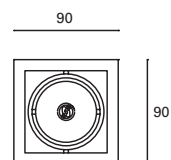

QR-111 (GU10) Max. 75W Ø 110 mm
V/Hz 100-240V 50-60Hz
Class II
12
IP23
40°
40°