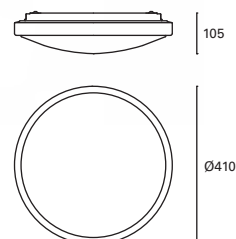

W
TOTAL
25,3W

LED
22,8W
2300 lm
3000°k

Included
100-240V
50-60Hz

Class I

IP23

5

✓