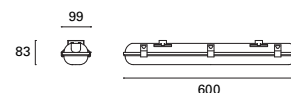

Propper

MAT Policarbonato
Polycarbonate
Polycarbonate

DIF Policarbonato
Polycarbonate
Polycarbonate

Gris
Grey
Gris

PX-0145-GRI ●

W TOTAL 17,7W
LED 16,8W
2010 lm
4000k

Included 100-240V
50-60Hz

Class II 8 IP65

Sea Side Suitable IK10 ✓