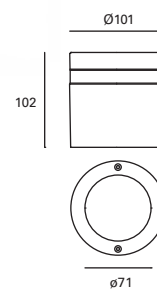

PX-0464-GRI ●

GU10
Max.35W
L 52 mm -
Ø 50 mm

V/Hz
100-240V
50-60Hz

Class I

6

IP54

0,5 M