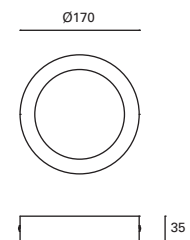

TC-0160-BLA 3000°k
TC-0161-BLA 4000°k

W
TOTAL
12,2W

LED
10W
1150 lm

Included
100-240V
50-60Hz

Class II

20

114°

TC-0160 / TC-0161