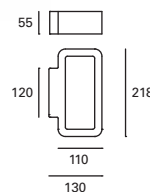

W TOTAL 8,8W	LED 6,9W 600 lm 3000°k	Included 100-240V 50-60Hz	Class I	20	IP54	IK10	✓

PX-0397-NEG ●