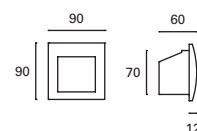

PX-0284-GRI ● 3000°k 340 lm

PX-0285-GRI ● 4000°k 370 lm

W
TOTAL
3,3W

LED
2,5W

Included
100-240V
50-60Hz

Class I

50

IP65

IK10

Included

✓