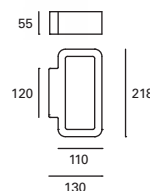

W TOTAL 8,8W	LED 6,9W 600 lm 3000°k	Included 100-240V 50-60Hz	Class I	20	IP54	IK10	✓