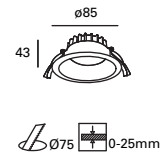

TC-0002-BLA ☐ 3000°k
TC-0003-BLA ☐ 4000°k

W TOTAL 10,1W **LED** 8,5W 1020 lm
Included 100-240V 50-60Hz
Class II 40 IP54 93°