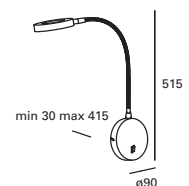

Bas

Acero
Steel
Acier

Cristal
Glass
Verre

Níquel satinado
Satin nickel
Nickel satiné

DE-0442-SAT

GU10 LED
Max. 7W
L 55 mm -
Ø 50 mm

V/Hz
100-240V
50-60Hz

Class I

20

Llit NEW

Acero
Steel
Acier

PMMA
PMMA
PMMA

Níquel satinado
Satin nickel
Nickel satiné

DE-0002-SAT

W TOTAL
4,7W

LED
3,3W
445 lm
4000°K

Included
100-240V
50-60Hz

Class I

3

✓