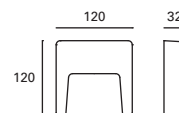

*
 3 tapas incluidas.
 3 covers included.
 3 couvertures inclus.

W TOTAL 3,1W
LED 2,6W 300 lm
 4000°k

Included 100-240V 50-60Hz
 Class II
 20
 IP65
 IK10
 Sea Side Suitable
 ✓

Grove

MAT Policarbonato + ABS
Polycarbonate + ABS
Polycarbonate + ABS