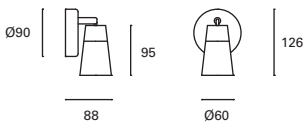

Ⓢ DE-0194-CRO ●

W TOTAL 6W
LED 5W
700 lm
3000°K

Included 100-240V
50-60Hz

Class I 24

28° 350° 90°

Cabezal en acabado níquel satinado.
Lente con confort visual.

Spot in satin nickel finish.
Visual comfort lens.