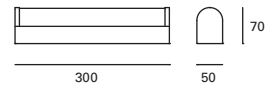

W
TOTAL
9,3W

LED
7,7W
910 lm
3000°K

Included
100-240V
50-60Hz

Class II

18

IP44

✓