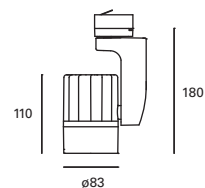

W TOTAL 24,5W
LED 21,4W
2450 lm
3000°k

Included 100-277 50-60Hz

Class II 12 IP20 355° 355° ✓