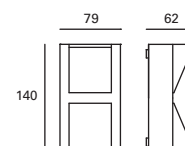

PX-0396-GRI ●
PX-0396-NEG ●

W
TOTAL
5,9W
LED
4,1W
360 lm
3000°K
Included
100-240V
50-60Hz
Class I
20
IP54
✓