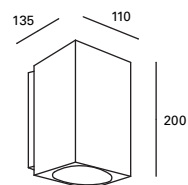

Rem NEW

MAT Cemento
Cement
Ciment

DIF Cristal
Glass
Verre

Cemento
Cement
Ciment

*
Acabado 100% cemento.
100% cement finish.
Finition 100 % ciment.

PX-0163-CEM

V/Hz
2xGU10 100-240V Class I 4 IP44
2xMax.7W 50-60Hz
L 54 mm -
Ø 50 mm

*

Se puede utilizar como doble emisión (poniendo 2 bombillas) o como mono emisión (poniendo sólo una bombilla).

Can be used for dual emission (inserting two light bulbs) or single emission (using only one light bulb).

Peut être utilisé en double émission (en installant 2 ampoules) ou en mono-émission (en installant une seule ampoule).

PX-0164-CEM

V/Hz
2xGU10 100-240V Class I 4 IP44
2xMax.7W 50-60Hz
L 54 mm -
Ø 50 mm