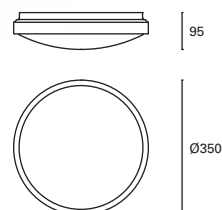

W
TOTAL
18,8W

LED
16,2W
1880 lm
3000°k

Included
100-240V
50-60Hz

Class II

IP44

5

✓

DE-0314-ALU ●