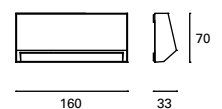

Grove

MAT Policarbonato + ABS
Polycarbonate + ABS
Polycarbonate + ABS

DIF Policarbonato
Polycarbonate
Polycarbonate

Blanco White Blanc + Gris Grey Gris + Negro Black Noir

* Incluye filtro para recrear luz cálida 3000°K.
It includes filter to recreate warm light 3000°K.
Comprend filtre à recréer une lumière chaude 3000°K.

* Resistente al agua a presión. Apto para instalar en primera línea de mar.
High pressure water resistant. Suitable for installation close to the sea.
Eau à haute pression résistant. Convient pour les installations en face de la mer.

W TOTAL 1,6W	LED 1,4W 200 lm 4000°K	Included 100-240V 50-60Hz	Class II	20	IP65	Sea Side Suitable	IK10	✓

* 3 tapas incluidas
3 covers included
3 couvertures inclus

W TOTAL 2,9W	LED 2,5W 350 lm 4000°K	Included 100-240V 50-60Hz	Class II	20	IP65	Sea Side Suitable	IK10	✓