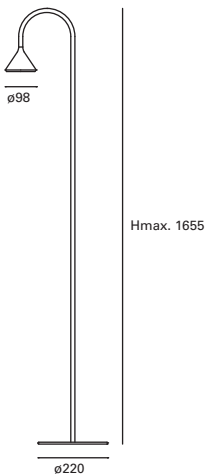

DE-0272-BLA ○
DE-0272-NEG ●

W
TOTAL
6,6W

LED
4,8W
520 lm
3000°K

Included
100-240V
50-60Hz

Class II

4

360°

✓