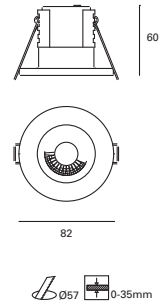

FIRE RATE

TC-0472-BLA ○ **3000°k**

TC-0491-BLA ○ **2700°k**

W TOTAL 8,9W	LED 7,6W 850 lm	Phase cut	Included	V/Hz 220-240V 50-60Hz	Class II	20	IP65	60°