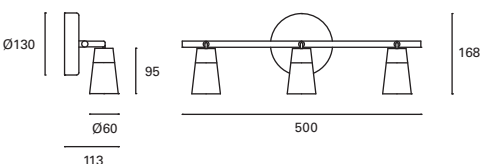

Ⓢ DE-0195-CRO ●

W TOTAL 12W
LED 10W
1400 lm
3000°K

Included 100-240V
50-60Hz

Class I 12

28° 350° 90°