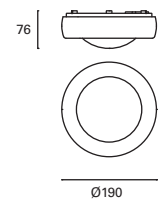

PX-0097-ANT ●

LED
9W
1050 lm
4000°k

Included
220-240V
50-60Hz

Class II

12

IP65

Sea Side
Suitable

IK10

✓