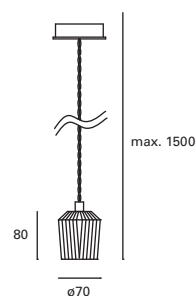

DE-0519-CEM ●

E-27
Max. 23W
V/Hz
100-240V
50-60Hz
Class I
8
✓