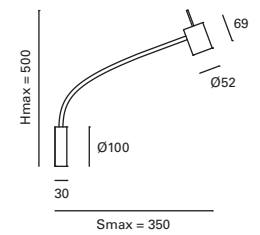

DE-0442-SAT

GU10 LED
Max. 7W
L 55 mm -
Ø 50 mm

V/Hz
100-240V
50-60Hz

Class I

20