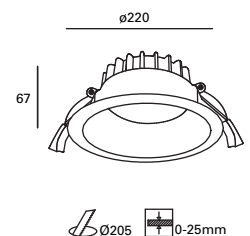

Jet NEW

MAT Aluminio
Aluminium
Aluminium

DIF Poliestireno
Polystyrene
Polystyrène

Blanco
White
Blanc

TC-0000-BLA ☐ 3000°k
TC-0001-BLA ☐ 4000°k

W TOTAL 7W **LED** 6W 720 lm
Included 100-240V 50-60Hz
Class II 50 IP54 94°

TC-0002-BLA ☐ 3000°k
TC-0003-BLA ☐ 4000°k

W TOTAL 10,1W **LED** 8,5W 1020 lm
Included 100-240V 50-60Hz
Class II 40 IP54 93°

TC-0004-BLA ☐ 3000°k
TC-0005-BLA ☐ 4000°k

W TOTAL 20,3W **LED** 17,8W 2135 lm
Included 100-240V 50-60Hz
Class II 20 IP54 96°

TC-0006-BLA ☐ 3000°k
TC-0007-BLA ☐ 4000°k

W TOTAL 29,5W **LED** 27,5W 3300 lm
Included 100-240V 50-60Hz
Class II 20 IP54 100°