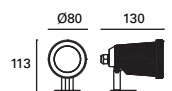

* **WARM&COOL:** Permite ajustar la intensidad y la temperatura de color de la luz desde blanco cálido hasta blanco frío. Allows you to adjust the light intensity and colour temperature, from warm white to cool white. Permet de régler l'intensité et la température de couleur de la lumière, du blanc chaud au blanc froid