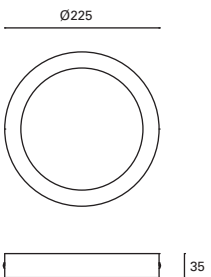

TC-0162-BLA 3000°k
TC-0163-BLA 4000°k

W
TOTAL
18,2W

LED
15,5W
1510 lm

Included
100-240V
50-60Hz

Class II

20

114°

TC-0162 / TC-0163