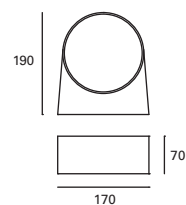

E-27
Max.60W
L 117 mm -
Ø 45 mm

V/Hz
100-240V
50-60Hz

Class I

12

IP44

✓

PX-0005-ANT ●

E-27
Max.60W
L 117 mm -
Ø 45 mm

V/Hz
100-240V
50-60Hz

Class I

12

IP44

✓