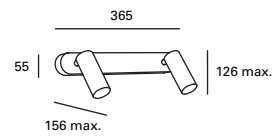

W
TOTAL
8,4W

LED
7,4W
840 lm
3000°k

Included
200-240V
50-60Hz

Class I

12

355°

90°

✓

DE-0016-BLA ○
DE-0016-NEG ●