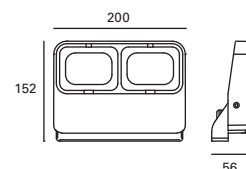

PX-0470-ANT ●

W
TOTAL
13,9W

LED
11W
1135 lm
3000°K

Included
100-240V
50-60Hz

Class I

8

IP54

Sea Side Suitable

IK10

90°

✓