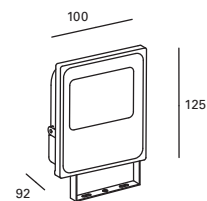

PX-0153-ANT ●

W TOTAL 31,1W
LED 30W 3800 lm 4000°k
Included 220-240V 50-60Hz
Class I 20 IP66 45°/90° 0,9 m ✓