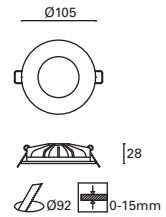

TC-0176-BLA ○ 3000°k
TC-0216-BLA ○ 4000°k

W TOTAL 10,9W **LED** 9W 1150 lm
Included 100-240V 50-60Hz
Class II 20 IP44 136°