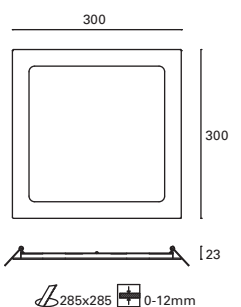

TC-0212 / TC-0213

- **TC-0212-BLA** 3000k
- **TC-0213-BLA** 4000k

Distribución homogénea
del flujo luminoso.

Homogeneous light
distribution.

La répartition de la lumière
est homogène.

W
TOTAL
22W
LED
19,7W
2160 lm

Included 100-240V 50-60Hz

* **WARM&COOL:** Permite ajustar la intensidad y la temperatura de color de la luz desde blanco cálido hasta blanco frío. Allows you to adjust the light intensity and colour temperature, from warm white to cool white. Permet de régler l'intensité et la température de couleur de la lumière, du blanc chaud au blanc froid