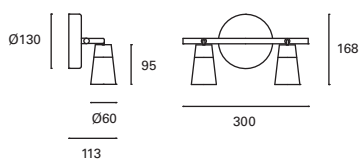

Vitro

MAT Acero
Steel
Acier

● Cromo
Chrome
Chrome

Ⓢ DE-0194-CRO ●

W TOTAL 6W
LED 5W
700 lm
3000°K

Included 100-240V
50-60Hz

Class I 24

28° 350° 90°

Cabezal en acabado níquel satinado.
Lente con confort visual.

Spot in satin nickel finish.
Visual comfort lens.

Projecteur en finition nickel satiné.
Objectif confort visuel.

Ⓢ DE-0195-CRO ●

W TOTAL 12W
LED 10W
1400 lm
3000°K

Included 100-240V
50-60Hz

Class I 12

28° 350° 90°

Ⓢ DE-0196-CRO ●

W TOTAL 18W
LED 15W
2100 lm
3000°K

Included 100-240V
50-60Hz

Class I 12

28° 350° 90°