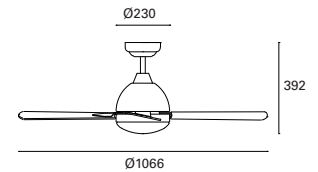

Palas reversibles:
blanco y níquel satinado

Reversible blades:
white and satin nickel

Lames Réversibles:
blanc et nickel satiné

2xE-27
Max.60W
L 140 mm -
Ø 45 mm

AIRFLOW
3776
CFM

3

1

1

1

1

1

1

1

1

V/Hz
230V
50Hz

Class I

✓

	1	2	3
RPM	100	145	185
W	12	21	40