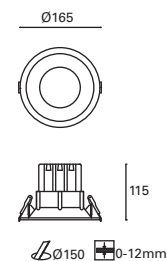

DIF Cristal
Glass
Verre

Blanco mate
White matt
Blanc mat

TC-0349-BLA ○

W TOTAL 15,7W
LED 14W
 1530 lm
 3000°k
 Included 100-240V
 50-60Hz
 Class II
 18
 IP44
 60°

TC-0350-BLA ○

W TOTAL 18,7W
LED 17,3W
 2300 lm
 3000°k
 Included 100-240V
 50-60Hz
 Class II
 12
 IP44
 60°