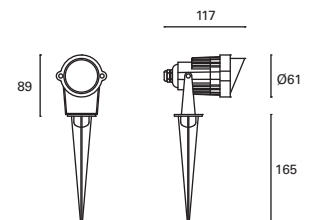

Incluye 30 cm de cable.

It includes cable 30 cm.

Il comprend un câble de 30 cm.

W TOTAL 6,8W	LED 5,4W 715 lm	Included 100-240V 50-60Hz	Class I	12	IP65	IK10	68°	180°	0,3 m	Included	✓