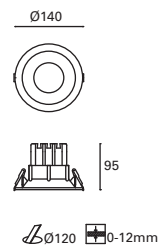

TC-0350-BLA ○

W TOTAL 18,7W
LED 17,3W
2300 lm
3000°k
Included 100-240V
50-60Hz
Class II
12
IP44
60°