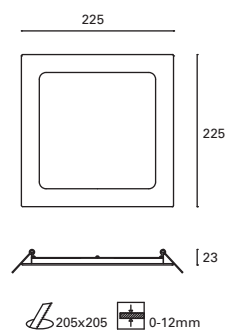

TC-0156 / TC-0157 / TC-0495

TC-0495-BLA 4000°k

W
TOTAL
22W
LED
19,7W
2160 lm

Included 100-240V 50-60Hz