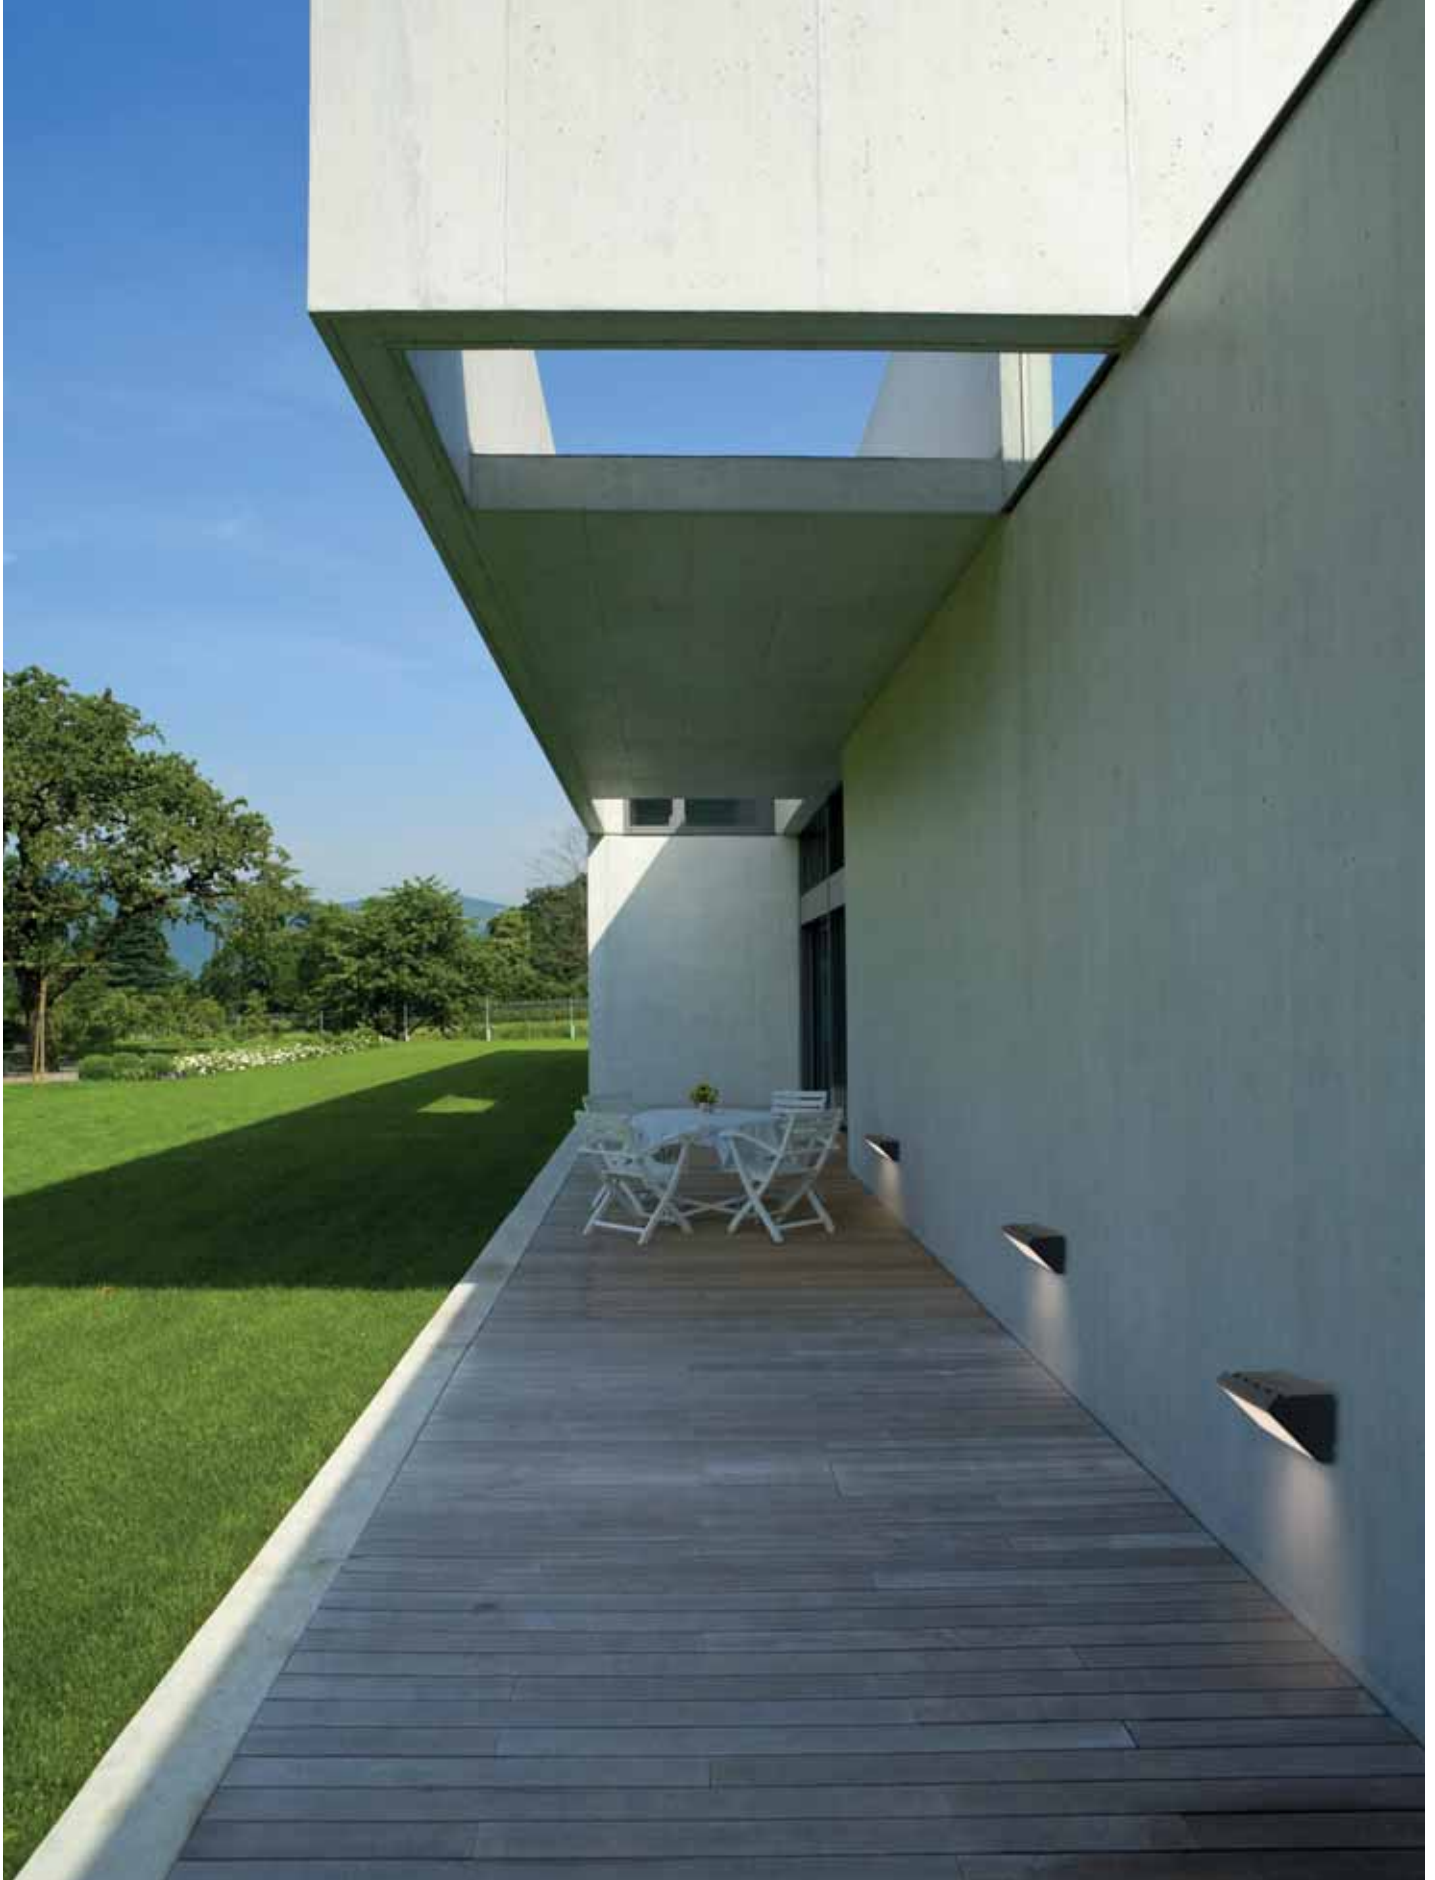

Included
100-240V
50-60Hz

Class II

16

IP65

Sea Side
Suitable

IK08

✓

Noa