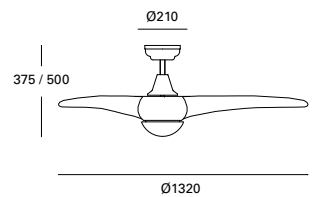

1	2	3	4	5
RPM	99	132	156	175	204
W	4	8	14	21	36