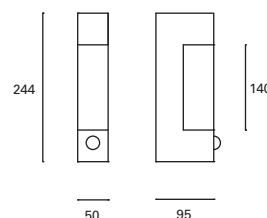

W TOTAL 6,6W
LED 5,3W
500 lm
4000°K

Included 100-240V 50-60Hz

Class I 10 IP44 IK05 ✓